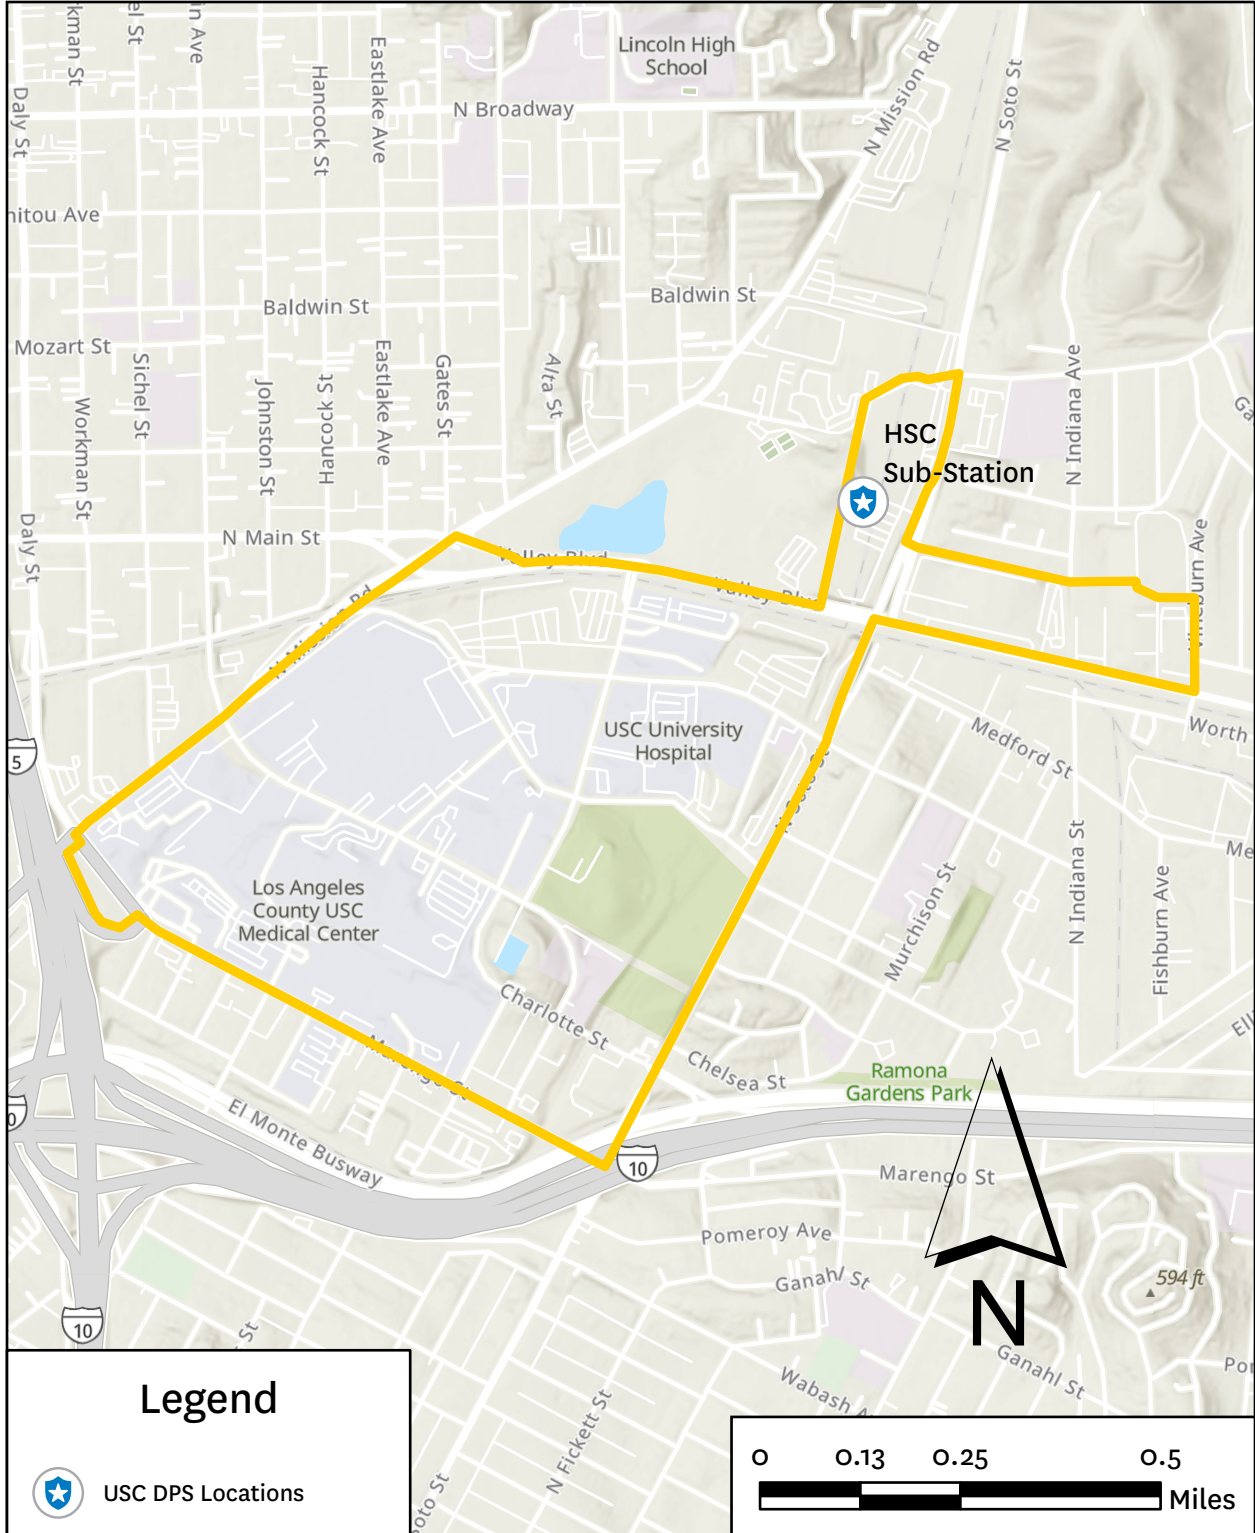

USC Department of Public Safety Health Sciences Campus Patrol Area

Map Prepared by the DPS Crime Analysis Unit

USC Department of Public Safety