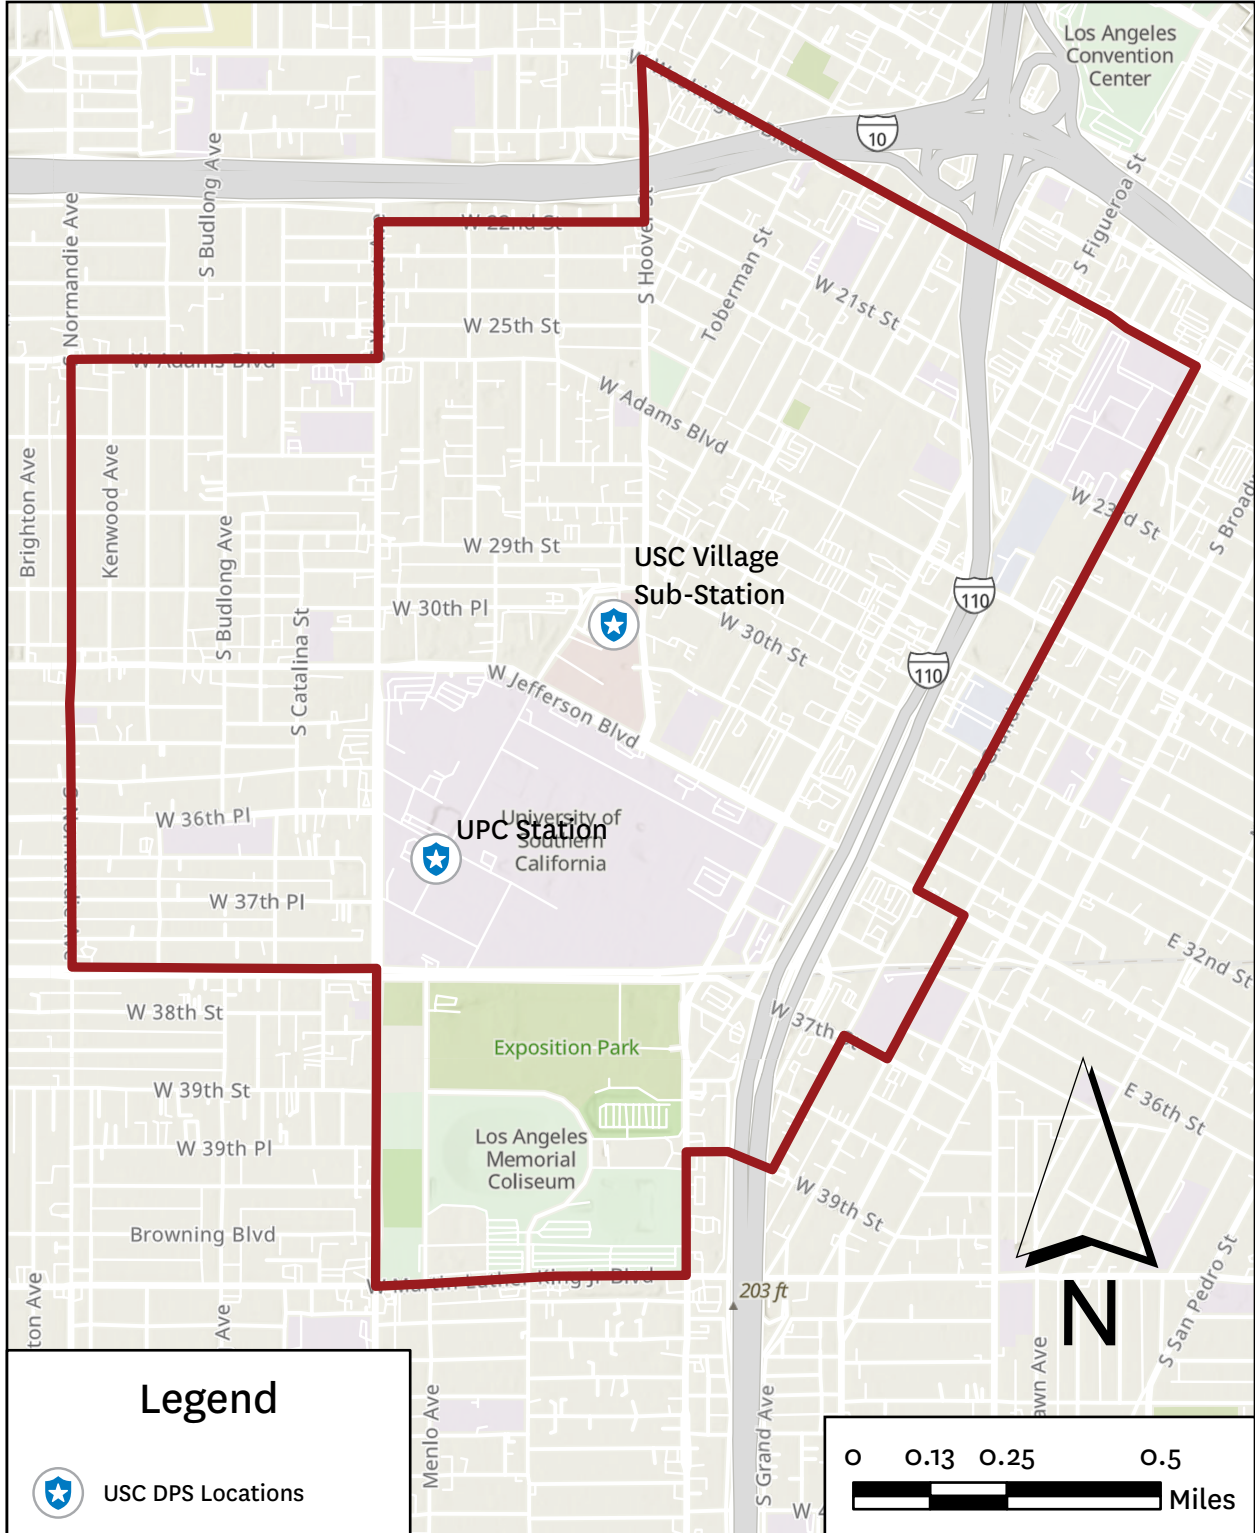

# USC Department of Public Safety University Park Campus Patrol Area

Map Prepared by the DPS Crime Analysis Unit

USC Department of Public Safety