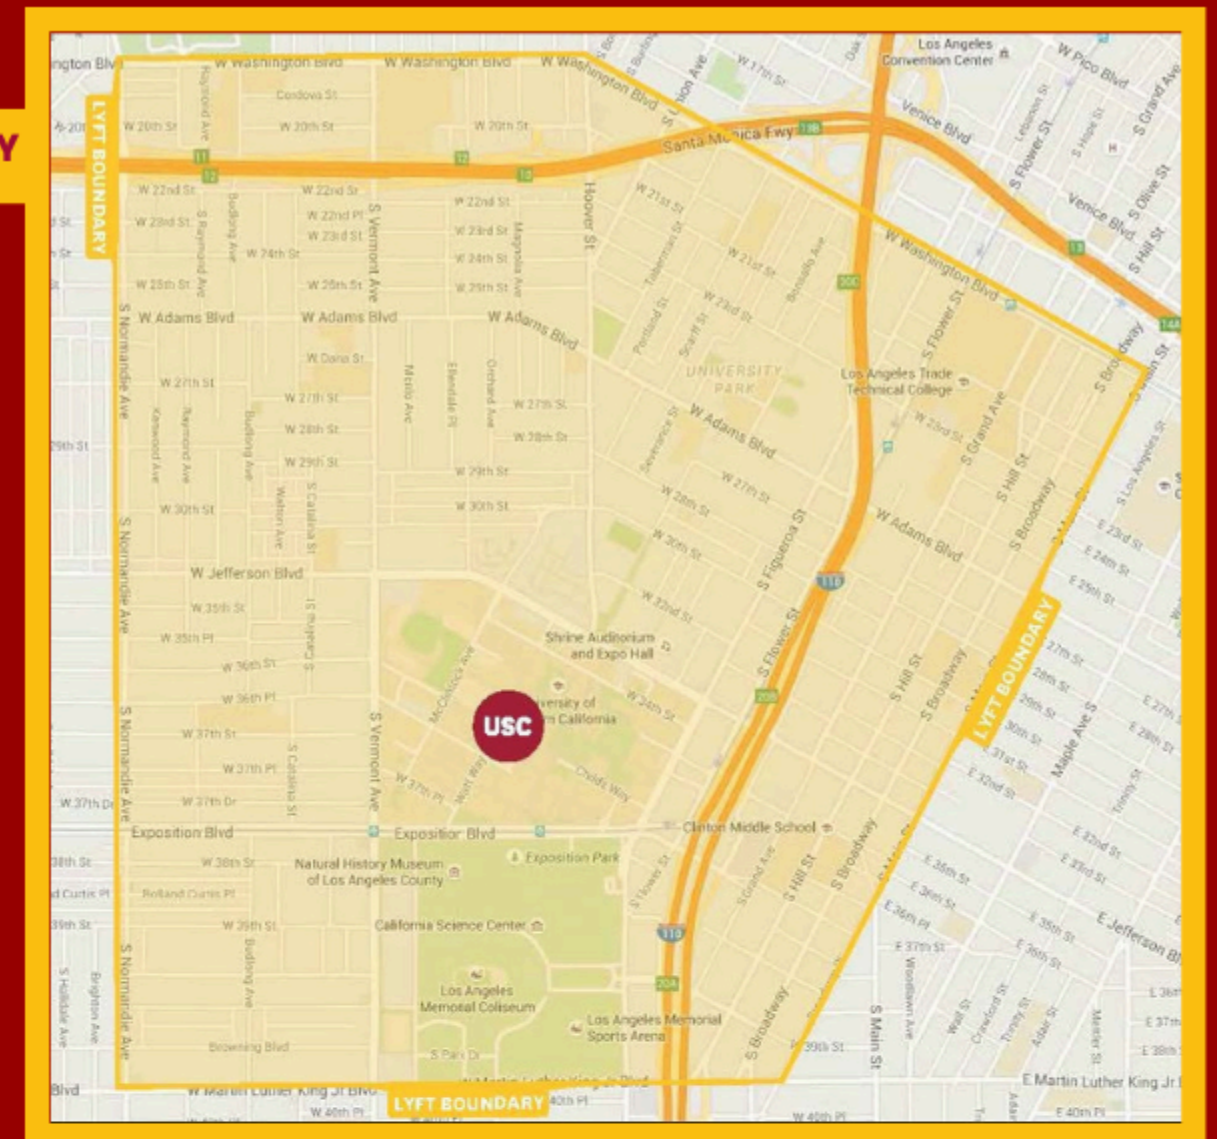

USC Lyft Ride Program

- UPC: 7:00pm - 2:00am, seven days a week (*On home football game days, the program begins 5 hours after scheduled kickoff.)
- HSC: 5:00pm-2:00am, Monday-Friday only

UPC LYFT BOUNDARY

HSC LYFT BOUNDARY